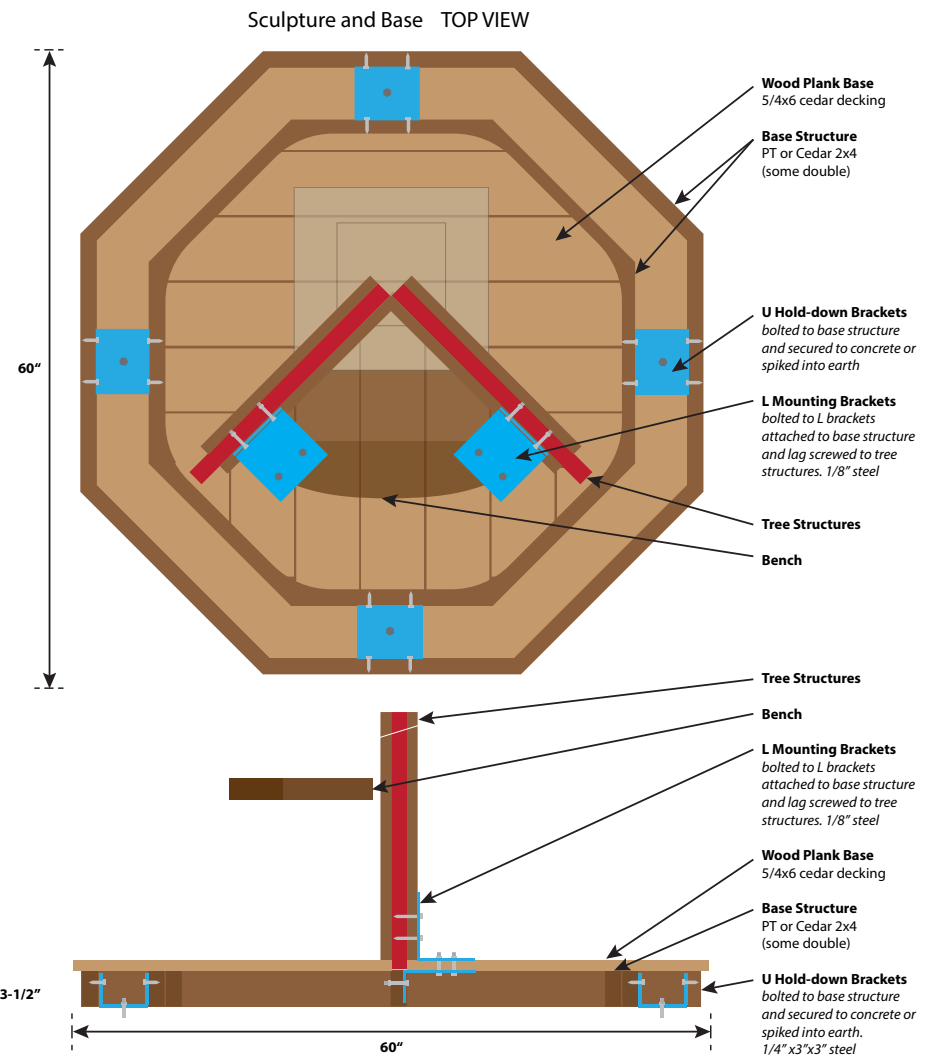

Sculpture FRONT VIEW

Base CORNER VIEW/SIDE VIEW

Wood • 5'W x 7.5'H x 5'D •

STEPHEN KLEMA

stephen@StephenKlema.com

REFERENCE AND INSTALLATION DRAWING

RYBEE HOUSE 3