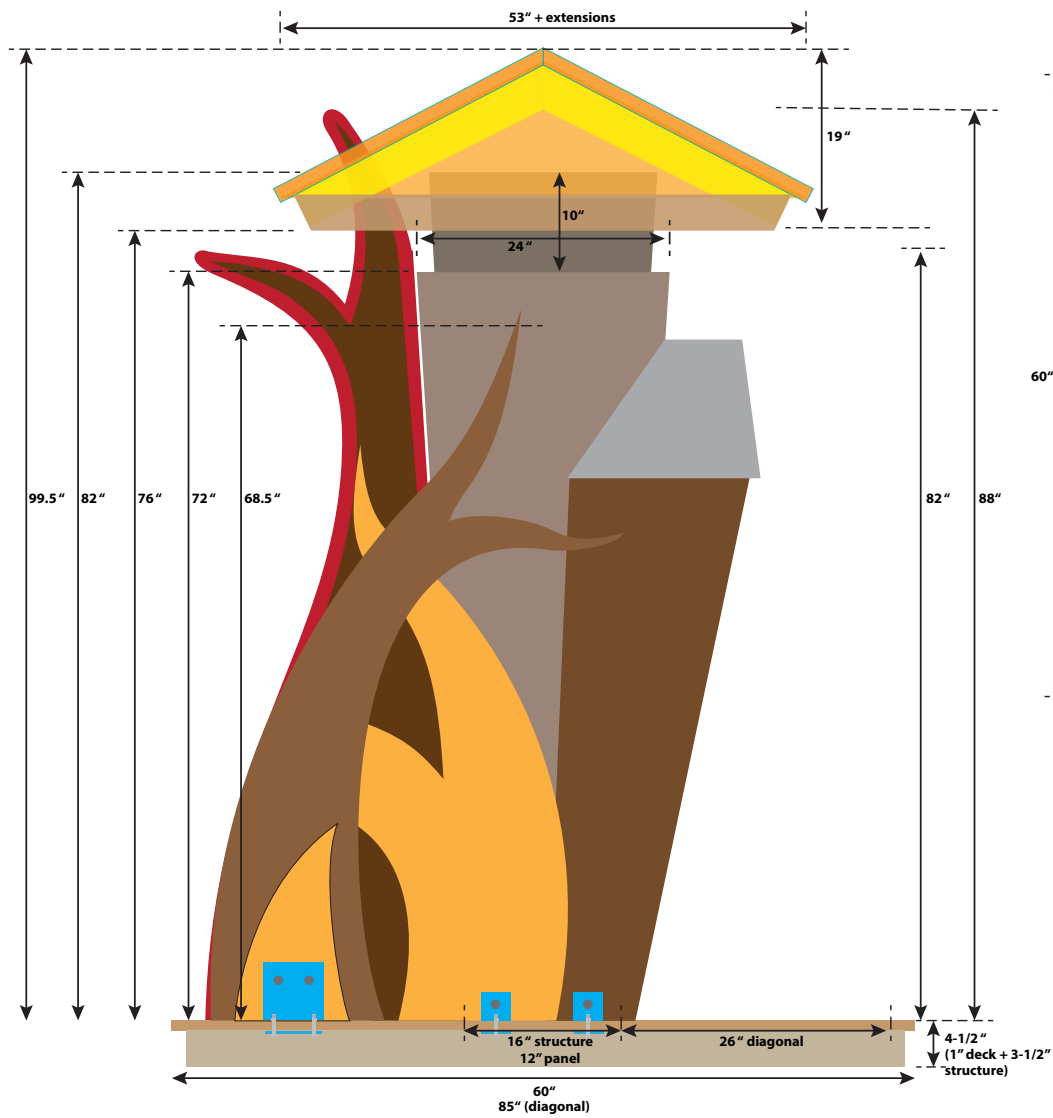

Sculpture SIDE VIEW

Base CORNER VIEW SIDE VIEW

Wood • 5'W x 8.5'H x 5'D

STEPHEN KLEMA | stephen@StephenKlema.com

REFERENCE AND INSTALLATION DRAWING

RYBEE HOUSE 2

Sculpture SIDE VIEW

Base CORNER VIEW SIDE VIEW

Wood • 5'W x 8.5'H x 5'D

STEPHEN KLEMA | [stephen@StephenKlema.com](mailto:stephen@StephenKlema.com)

REFERENCE AND INSTALLATION DRAWING

RYBEE HOUSE 2