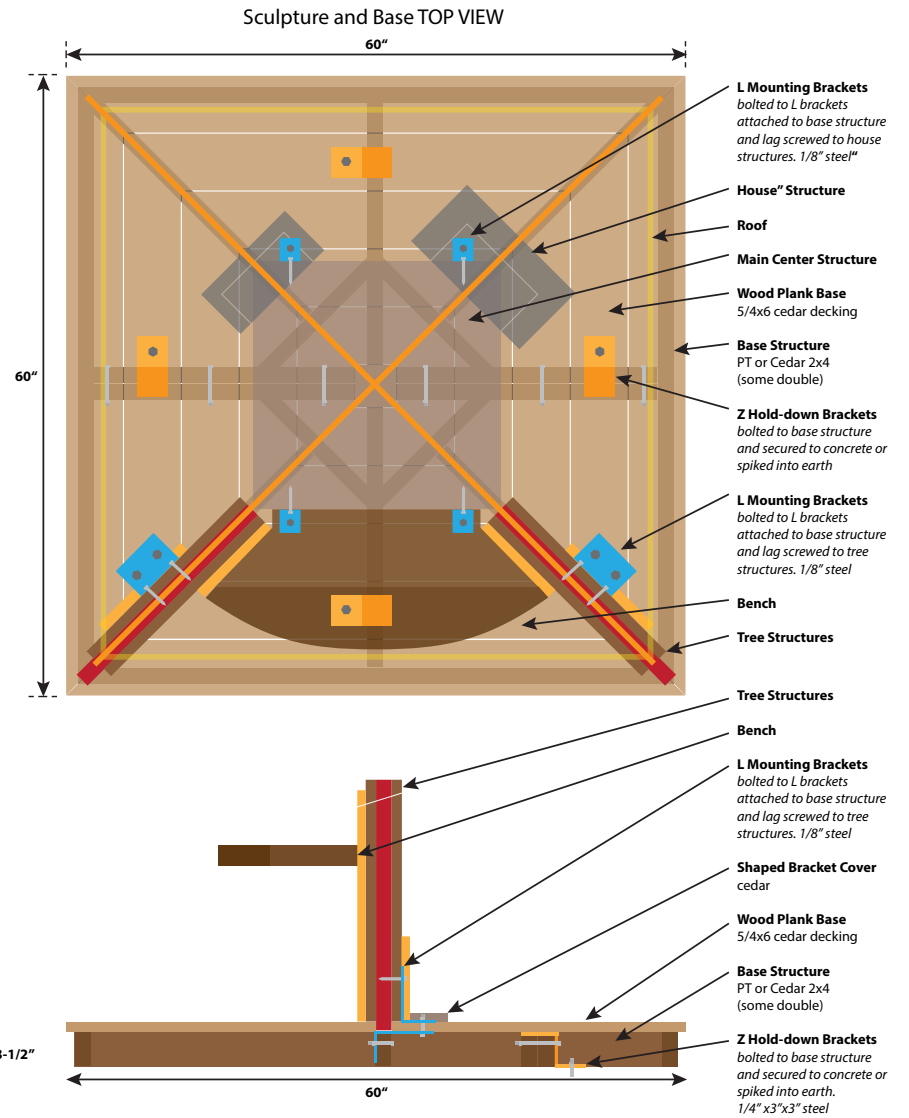

Sculpture SIDE VIEW

Base CORNER VIEW SIDE VIEW

Wood • 5'W x 8.5'H x 5'D

STEPHEN KLEMA | stephen@StephenKlema.com

REFERENCE AND INSTALLATION DRAWING

RYBEE HOUSE 2

Sculpture SIDE VIEW

Base CORNER VIEW SIDE VIEW

Wood • 5'W x 8.5'H x 5'D

STEPHEN KLEMA | [stephen@StephenKlema.com](mailto:stephen@StephenKlema.com)

REFERENCE AND INSTALLATION DRAWING

RYBEE HOUSE 2