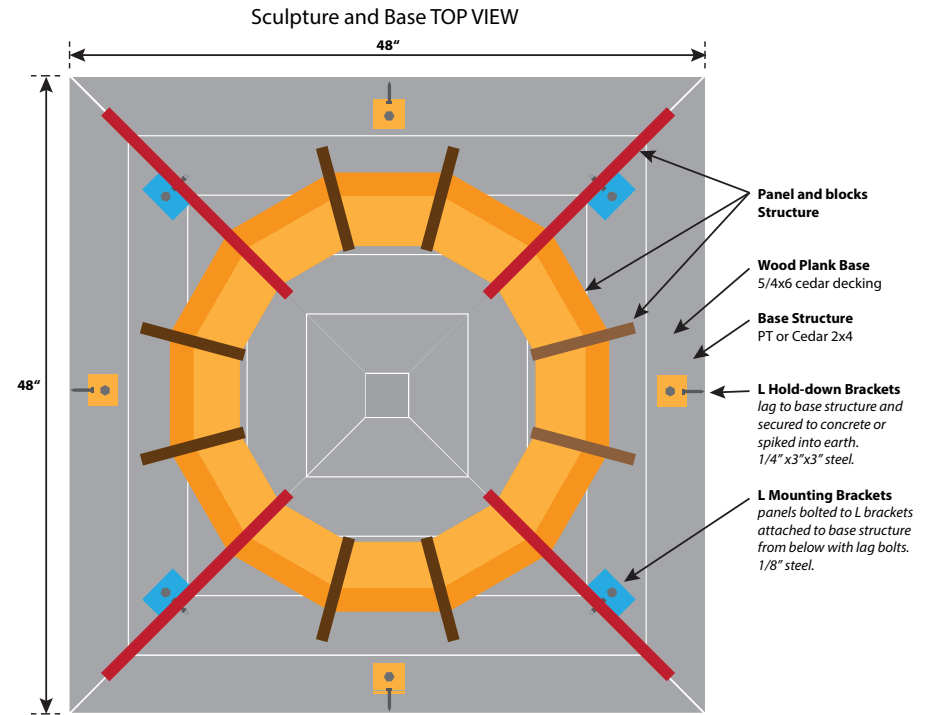

Sculpture "FRONT" VIEW

Sculpture and Base CORNER VIEW

Wood • 4'W x 6.25'H x 4'D •

STEPHEN KLEMA | [stephen@StephenKlema.com](mailto:stephen@StephenKlema.com)

REFERENCE AND INSTALLATION DRAWING

PANDORA'S BOX