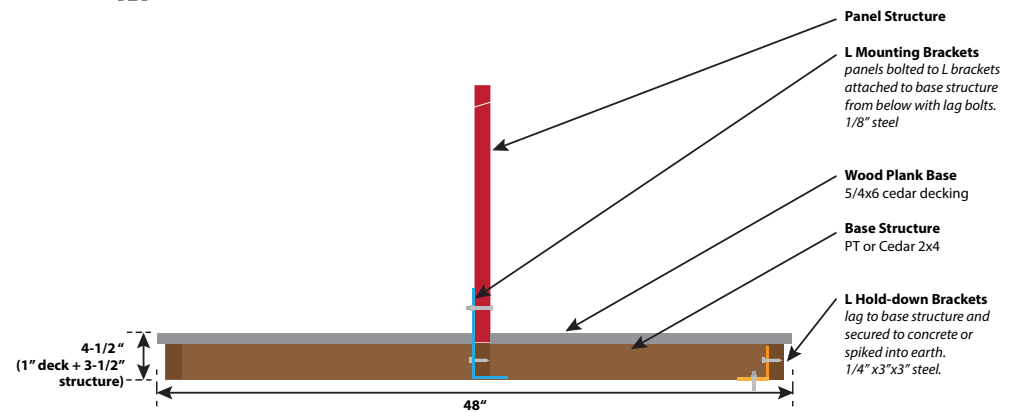

Sculpture "FRONT" VIEW

Sculpture and Base CORNER VIEW

Wood • 4'W x 6.25'H x 4'D •

STEPHEN KLEMA | [stephen@StephenKlema.com](mailto:stephen@StephenKlema.com)

REFERENCE AND INSTALLATION DRAWING

PANDORA'S BOX